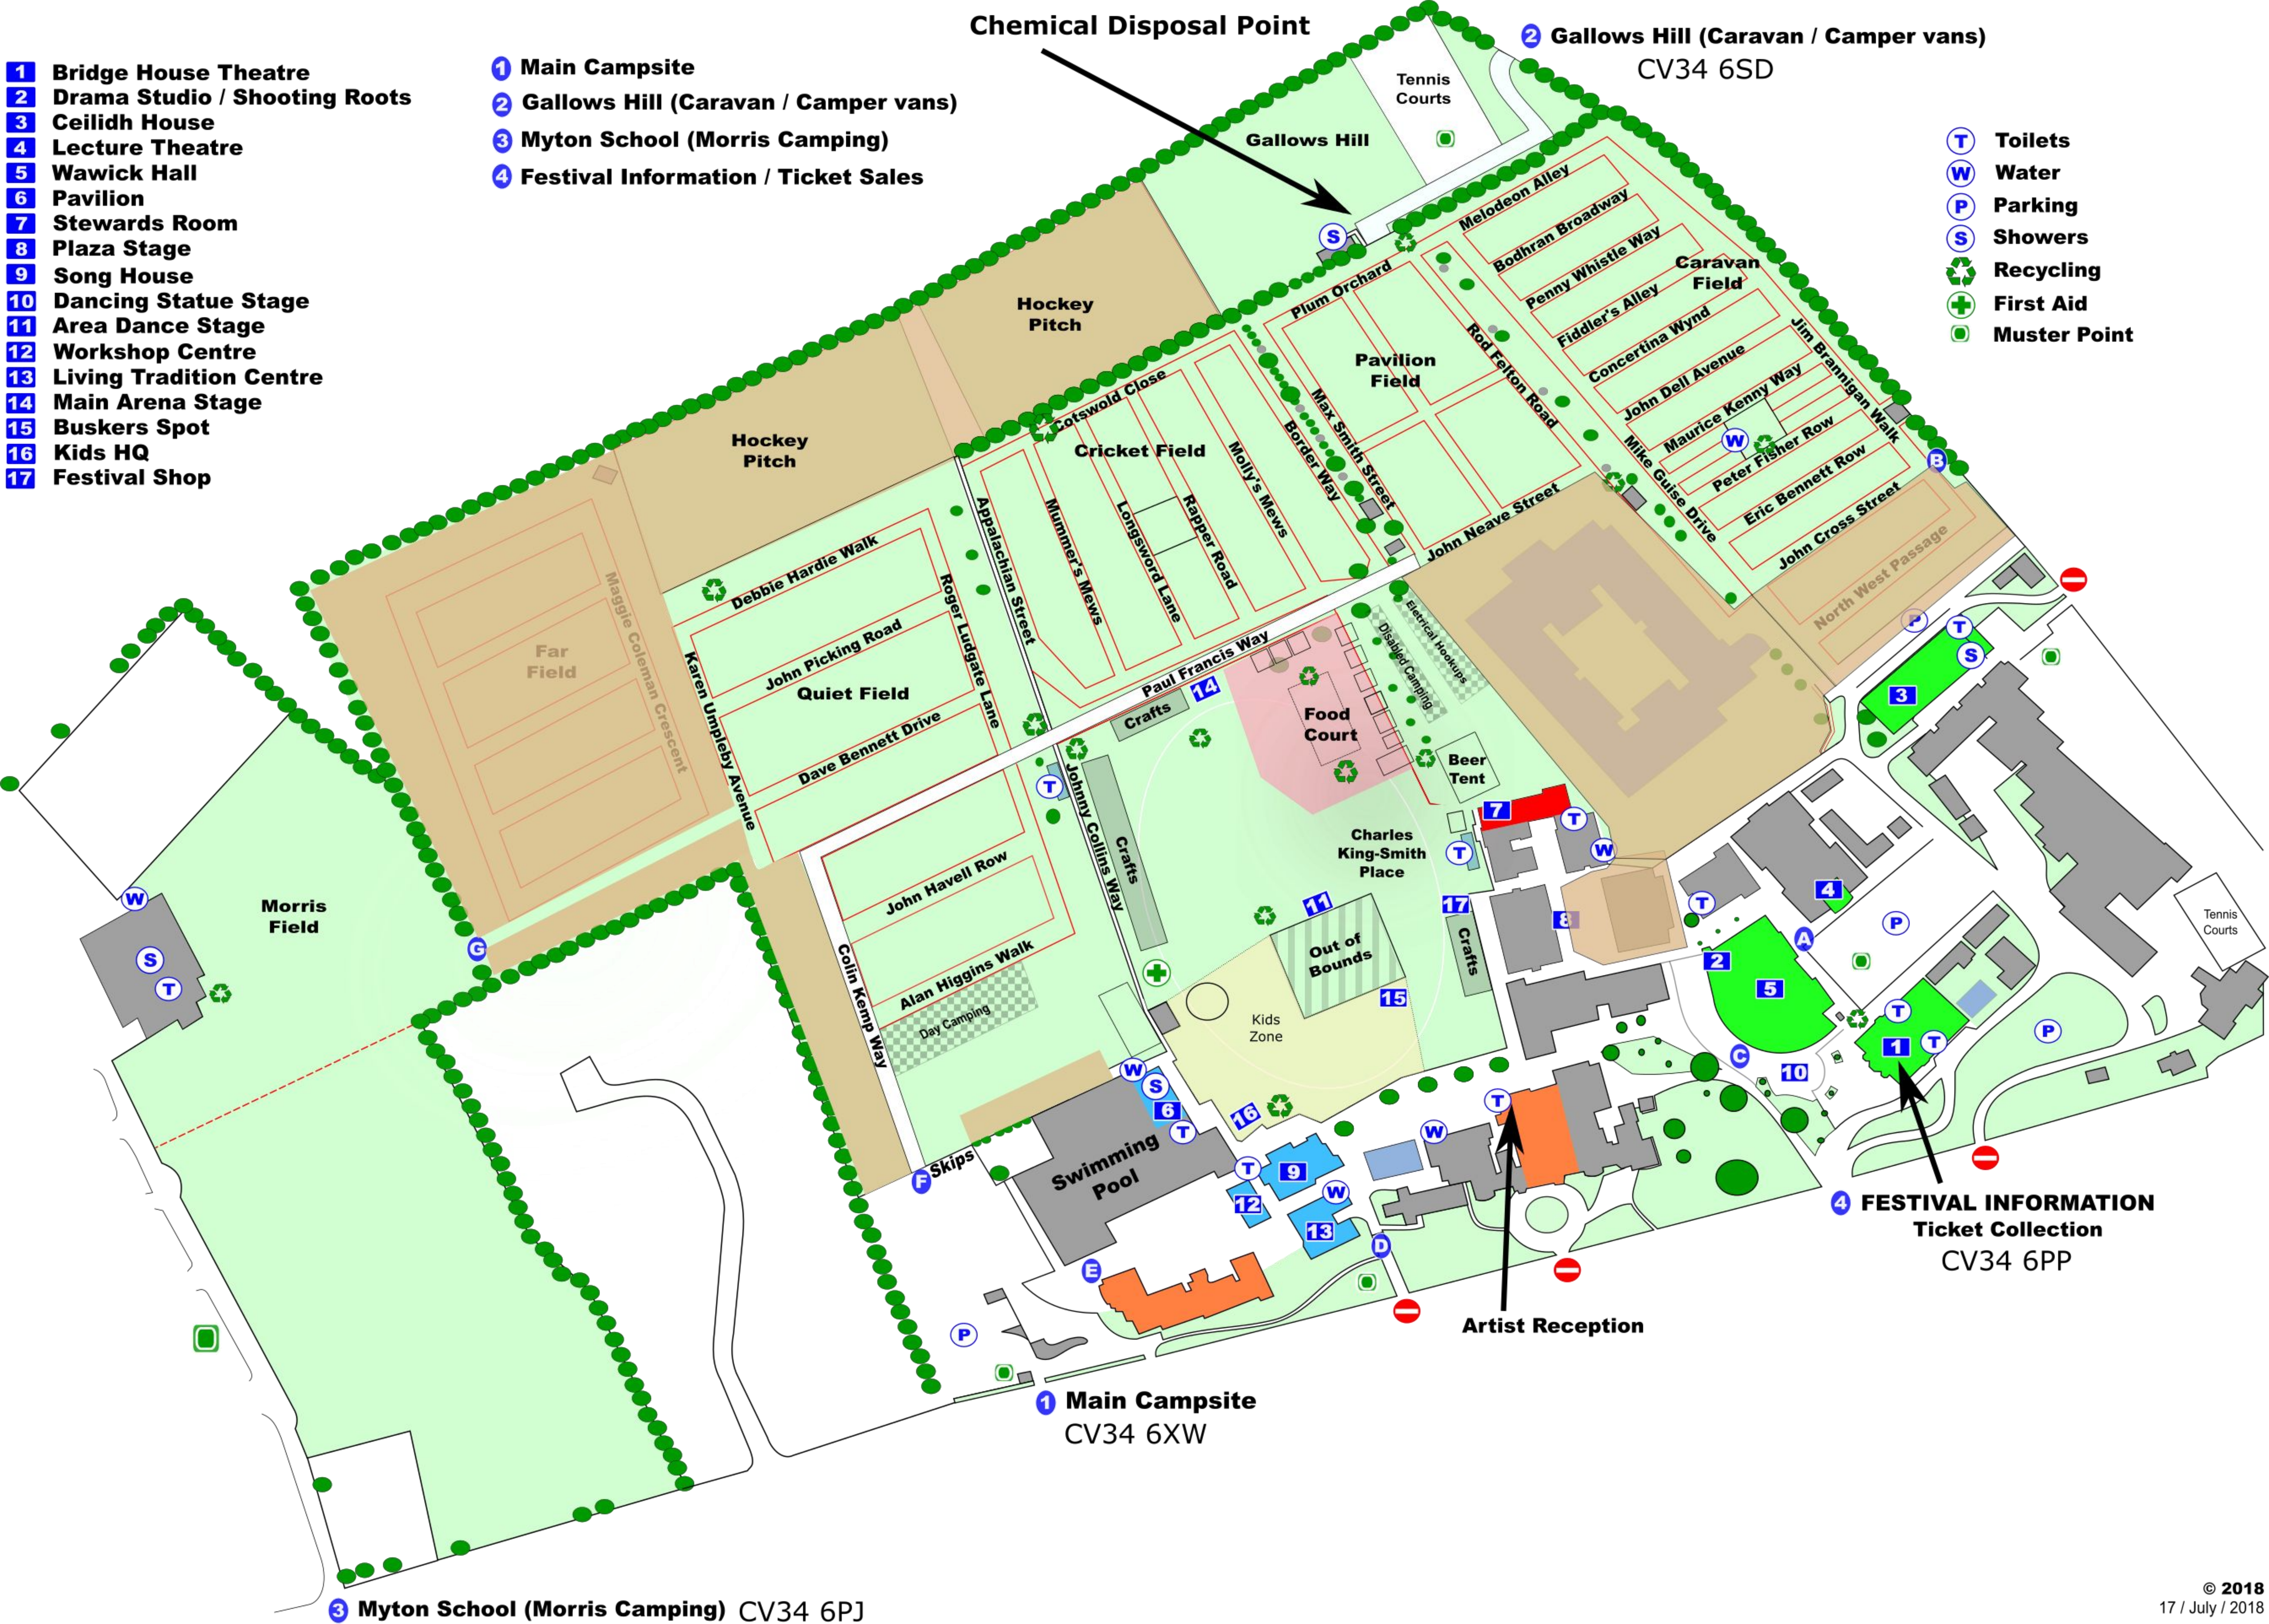

- 1 Bridge House Theatre
- 2 Drama Studio / Shooting Roots
- 3 Ceilidh House
- 4 Lecture Theatre
- 5 Wawick Hall
- 6 Pavilion
- 7 Stewards Room
- 8 Plaza Stage
- 9 Song House
- 10 Dancing Statue Stage
- 11 Area Dance Stage
- 12 Workshop Centre
- 13 Living Tradition Centre
- 14 Main Arena Stage
- 15 Buskers Spot
- 16 Kids HQ
- 17 Festival Shop

- 1 Main Campsite
- 2 Gallows Hill (Caravan / Camper vans)
- 3 Myton School (Morris Camping)
- 4 Festival Information / Ticket Sales

- T Toilets
- W Water
- P Parking
- S Showers
- ♻️ Recycling
- ⊕ First Aid
- 📍 Muster Point

Chemical Disposal Point

2 Gallows Hill (Caravan / Camper vans)
CV34 6SD

1 Main Campsite
CV34 6XW

3 Myton School (Morris Camping) CV34 6PJ

4 FESTIVAL INFORMATION
Ticket Collection
CV34 6PP

Artist Reception